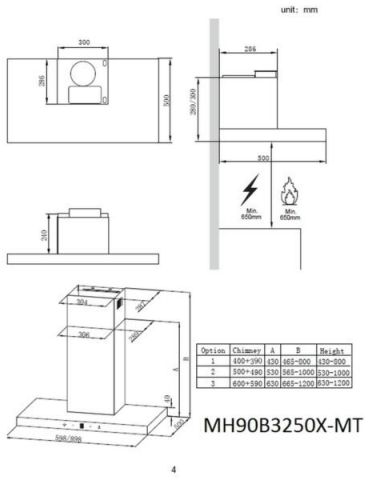

SPECIFICATIONS

I
Wall mounted, Box Chimney
90cm
Stainless steel
2 piece, Stainless steel
Stainless steel
Black, locate on Chimney
/
Electronic round soft touch

WARRANTY

Warranty 2 years on all working parts and labour

NOTES

GALLERY IMAGES

Features & Technical information	技术数据
Air flow (m³/min) 风量	630
Noise level (dB(A)) 噪音等级	67
LED lighting 照明	C
WiFi	C
WiFi	A
WiFi	C
# of Speeds 档位数量	3
Blower 风机	C
24hrs ventilation 24小时换气	/
Hand sensor control 手势控制	/
# of Grease Filter 滤网数量	2
Extraction mode 排风	Yes
Recirculation mode 内循环	Optional
Cord length (cm) 电源线长度	1500 mm
Voltage (V) 电压	220-240 V
Frequency (Hz) 频率	50/60 Hz
# of Motor Power (W) 电机功率	1700 W
# of Lamp Power (W) 照明功率	2* 5W LED cool temp
Connection Power (W) 总功率	4100 W
Air Outlet diameter (mm) 出口直径	150
Certification List	CBCE/EN/REACH