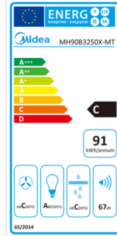

SPECIFICATIONS

I
Wall mounted, Box Chimney
90cm
Stainless steel
2 piece, Stainless steel
Stainless steel
Black, locate on Chimney
/
Electronic round soft touch

WARRANTY

Warranty 2 years on all working parts and labour

NOTES

GALLERY IMAGES

Features & Technical information	技术数据
Air flow (m³/min) 风量	630
Noise level (dB(A)) 噪音等级	67
LED lighting 照明	C
WiFi	C
WiFi	A
WiFi	C
# of Speeds 档位数量	3
Blower 风机	C
24hrs ventilation 24小时换气	/
Hand sensor control 手势控制	/
# of Grease Filter 滤网数量	2
Extraction mode 排风	Yes
Recirculation mode 内循环	Optional
Cord length (cm) 电源线长度	1500 mm
Voltage (V) 电压	220-240 V
Frequency (Hz) 频率	50/60 Hz
# of Motor Power (W) 电机功率	1700 W
# of Lamp Power (W) 照明功率	2* 5W LED cool temp
Connection Power (W) 总功率	4100 W
Air Outlet diameter (mm) 出口直径	150
Certification List	CBCE/EN/REACH