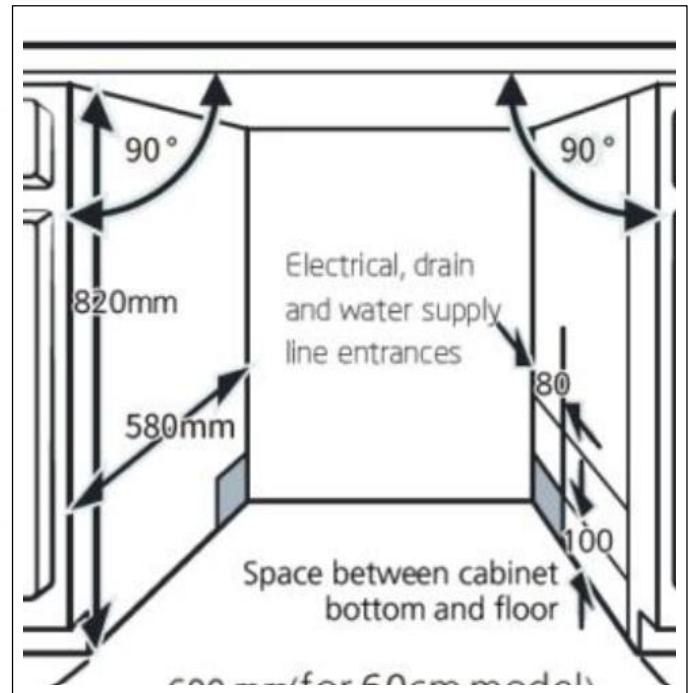

MODEL: MID45S1202-MT

Additional information

Brand	Midea
Colour	White
Size	45cm
Style	Build-in

Blomberg

GRUNDIG

Midea

simfer

A/G