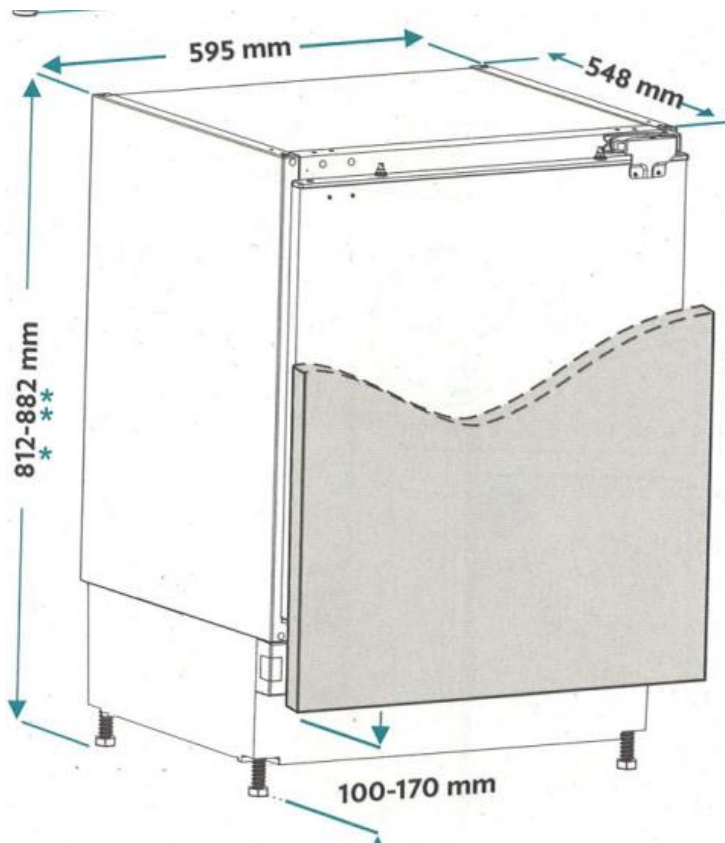

ventura

appliances

MODEL: GN 1600 F

D 548mm X H 819/889mm X W 595mm
WITH SMALL FREEZER

2 YEARS WARRANTY P&L

Blomberg **GRUNDIG** **Midea** **simfer** **AVG**

+356 2167 7798

sales@venturamalta.com
service@venturamalta.com