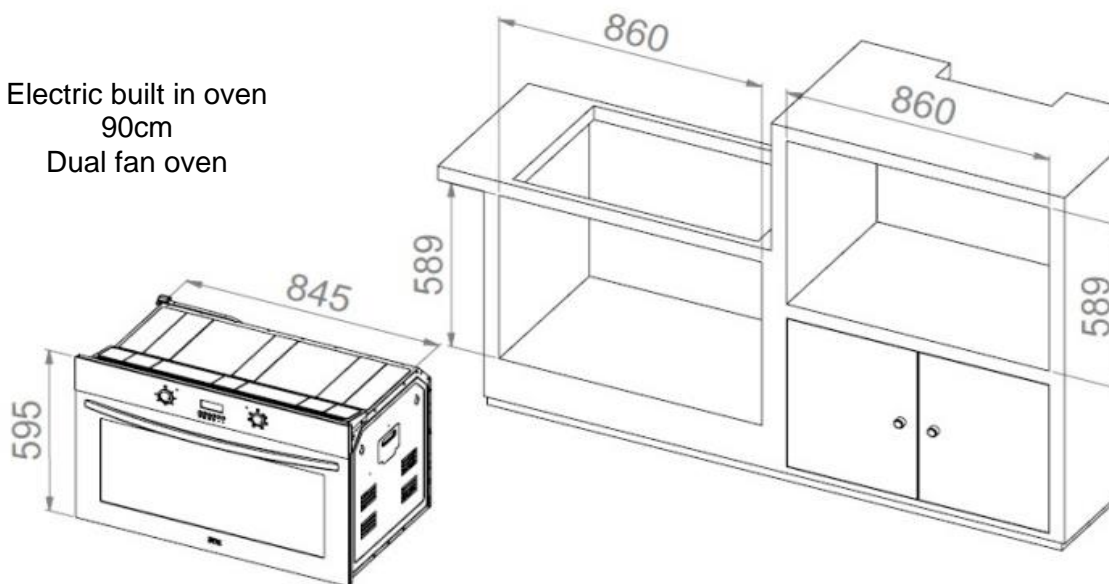

# VENTURA

MODEL: LT92264

2 YEARS WARRANTY P&L

Electric built in oven  
90cm  
Dual fan oven

**Blomberg**

**GRUNDIG**

**Midea**

**simfer**