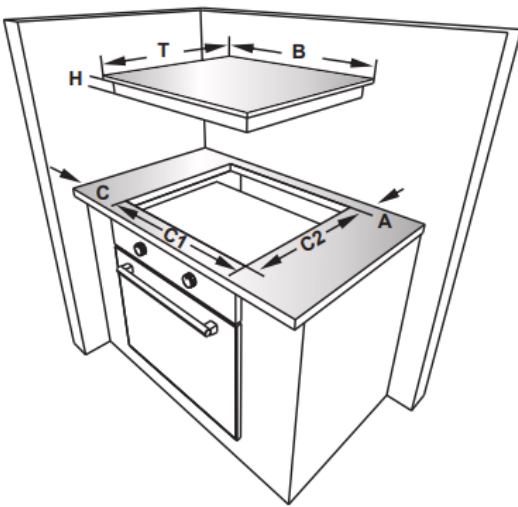

B (mm)	594	min. A (mm)	50
T (mm)	523	min. C (mm)	100
H (mm)	44	min. E (mm)	500
C1 (mm)	560	min. F (mm)	10
C2 (mm)	490	G (mm)	20
D (mm)	50	I (mm)	25
J (mm)	5		

2 YEARS WARRANTY P&L

Blomberg

GRUNDIG

Midea

simfer

A/G

+356 2167 7798

sales@venturamalta.com
service@venturamalta.com

www.venturamalta.com

Ventura Factory, B21, Bulebel Industrial Estate
Ventura Building, 1, Aldo Moro Street, Marsa
Ventura Paola, Pjazza A. De Paule, Paola
Ventura Hamrun, High Street, Hamrun

find us on