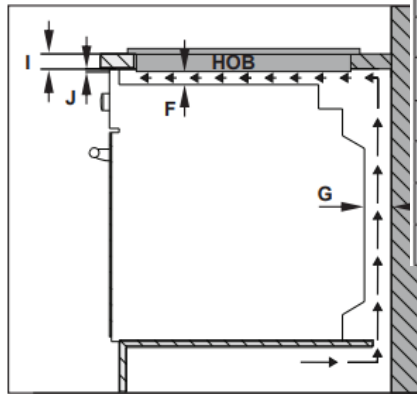

B (mm)	594	min. A (mm)	50
T (mm)	523	min. C (mm)	100
H (mm)	44	min. E (mm)	500
C1 (mm)	560	min. F (mm)	10
C2 (mm)	490	G (mm)	20
D (mm)	50	I (mm)	25
J (mm)	5		

2 YEARS WARRANTY P&L

Blomberg

GRUNDIG

Midea

simfer

A/G

+356 2167 7798

sales@venturamalta.com
service@venturamalta.com

www.venturamalta.com

Ventura Factory, B21, Bulebel Industrial Estate
Ventura Building, 1, Aldo Moro Street, Marsa
Ventura Paola, Pjazza A. De Paule, Paola
Ventura Hamrun, High Street, Hamrun

find us on