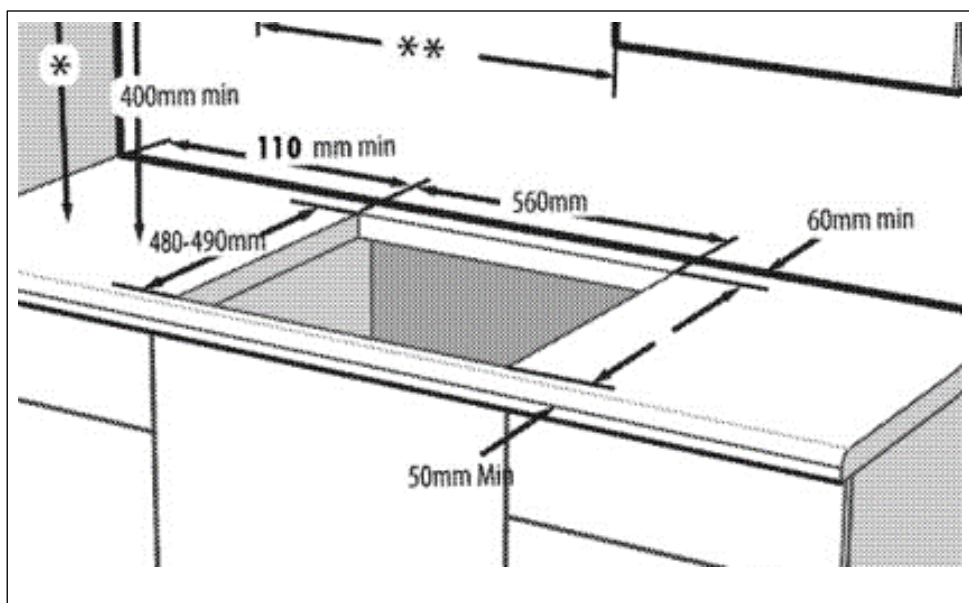

Additional information

Colour
Stainless Steel

Brand
Blomberg

Style
Built-in

Size
60cm

Burners
4

Cooking Type
Gas