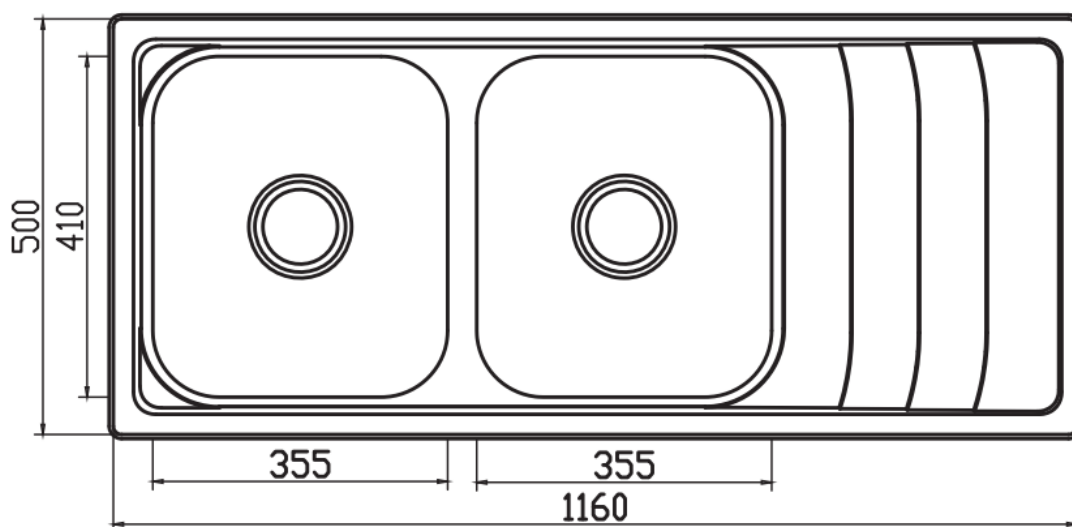

VENTURA

MODEL: NH311CT

Size: 1200X500X200mm

Blomberg

GRUNDIG

Midea

simfer

A/G