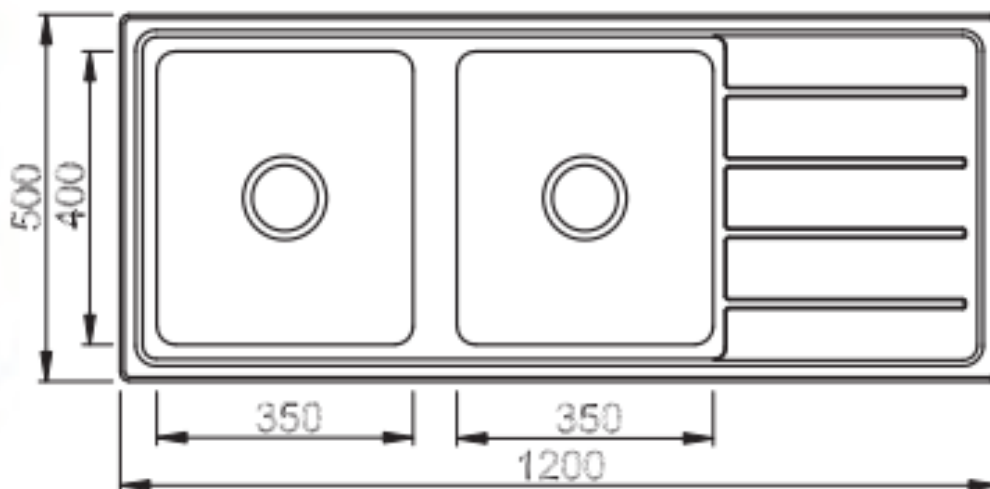

VENTURA

MODEL: NH387C

Size: 1200X500X200mm

Blomberg

GRUNDIG

Midea

simfer

A/G