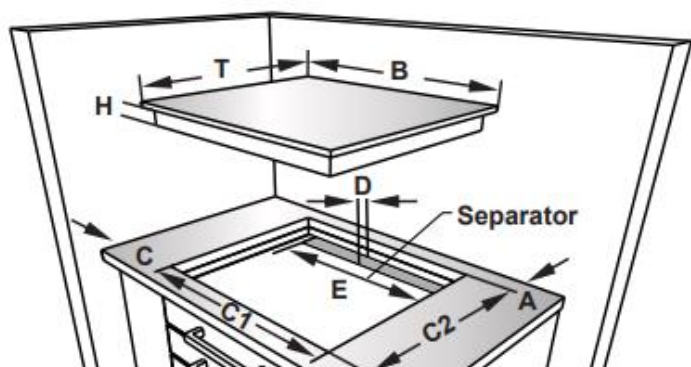

VENTURA

MODEL: VIFTC.01

B (mm)	780	min. A (mm)	50
T (mm)	520	min. C (mm)	50
H (mm)	56	min. E (mm)	700
C1 (mm)	750	min. F (mm)	10
C2 (mm)	490	G (mm)	20
D (mm)	50	I (mm)	38
J (mm)	5		

78cm Built In Induction Hob

General Features

HOB ID 4I-33
 2 x Ø160mm 1400W/B1800W
 2 x Ø210mm 2100W/B2500W
 Slider Touch Control
 Black Ceramic Glass
 Line Design
 2 Side AddOn with Bevel

Optional Features

Mode Function

Key Features