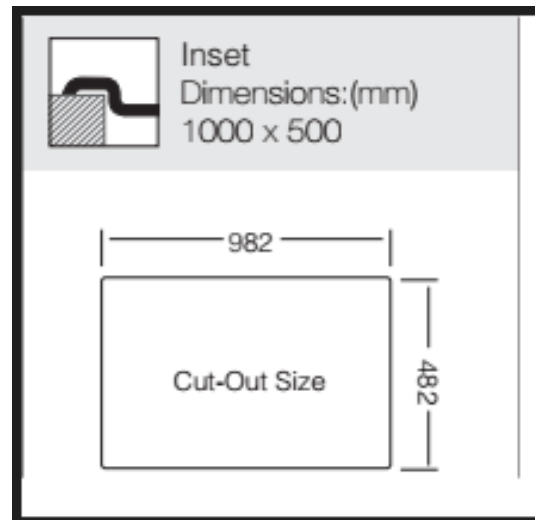

VENTURA

Model: WVP 1000.500

ONE AND TH HALF AND DRAIN SINK

Blomberg

GRUNDIG

Midea

simfer

AIG