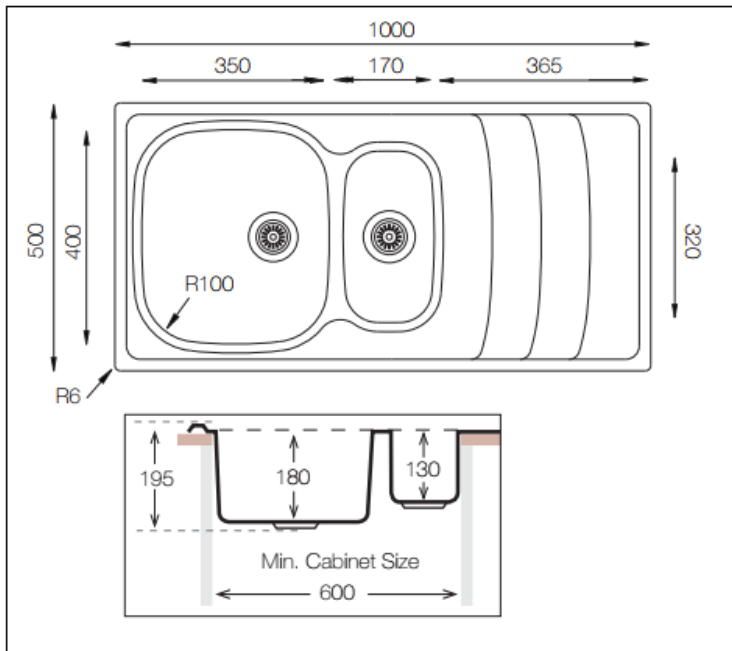

VENTURA

Model: WVP 1000.500

ONE AND TH HALF AND DRAIN SINK

Blomberg

GRUNDIG

Midea

simfer

AIG