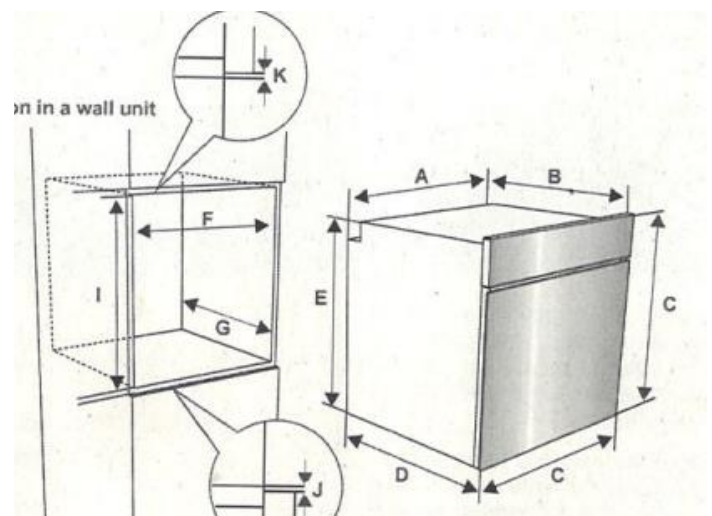

A (mm)	557	min./max. F (mm)	560/580
B (mm)	550	min. G (mm)	555
C (mm)	595	min. H/I (mm)	600/590
D (mm)	575	min. J/K (mm)	5/10
E (mm)	576