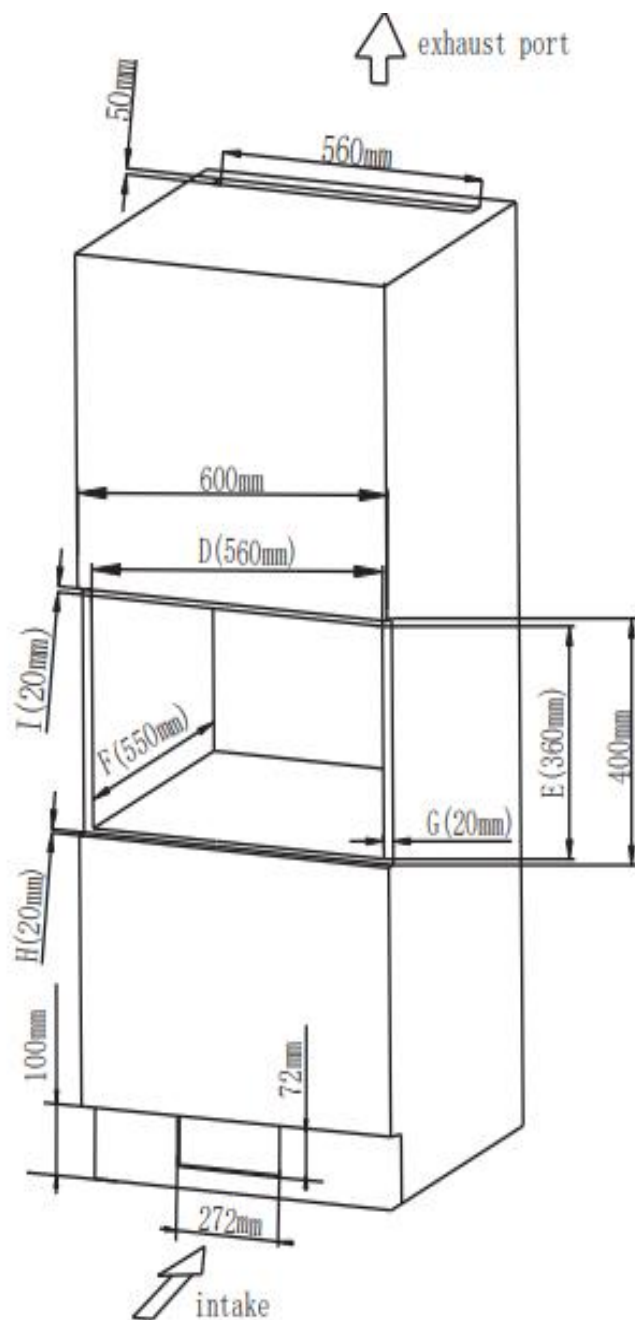

Blomberg

GRUNDIG

Midea

simfer

AIG

+356 2167 7798

sales@venturamalta.com
service@venturamalta.com

www.venturamalta.com

Ventura Factory, B21, Bulebel Industrial Estate
Ventura Building, 1, Aldo Moro Street, Marsa
Ventura Paola, Pjazza A. De Paule, Paola
Ventura Hamrun, High Street, Hamrun

find us on