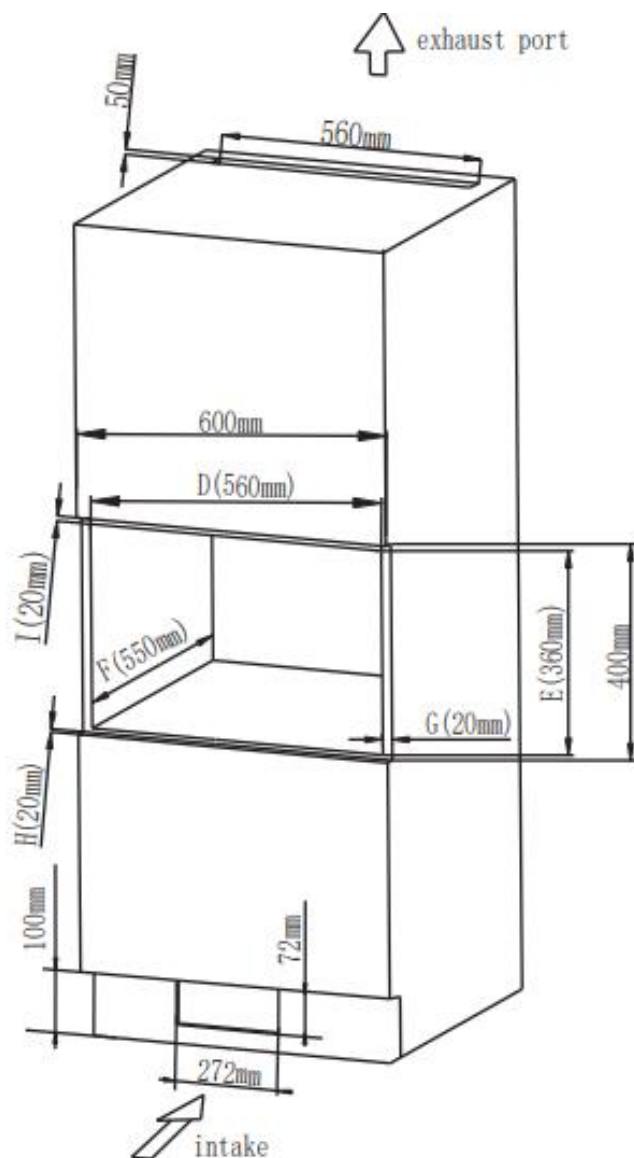

VENTURA

MODEL: HYMW-WLBI28GS

28LTR microwave

Maximum watts 1440w

Glass turntable 315mm

Product HxWxD (mm)
595x367.5x385

Cavity HxWxD (mm)
345x346x241.5

Brand Hyundai