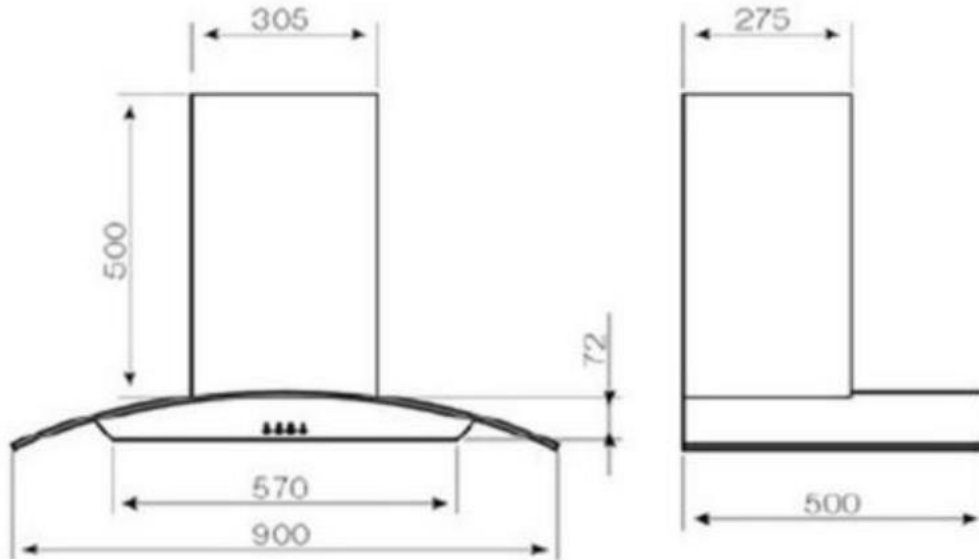

VENTURA

MODEL: 2006A-900

Specifications

90cm hood
LED lights
3Speed Motor

Additional information

Colour	<u>Stainless Steel</u>
Size	<u>90cm</u>
Style	<u>Free Standing</u>

Blomberg

GRUNDIG