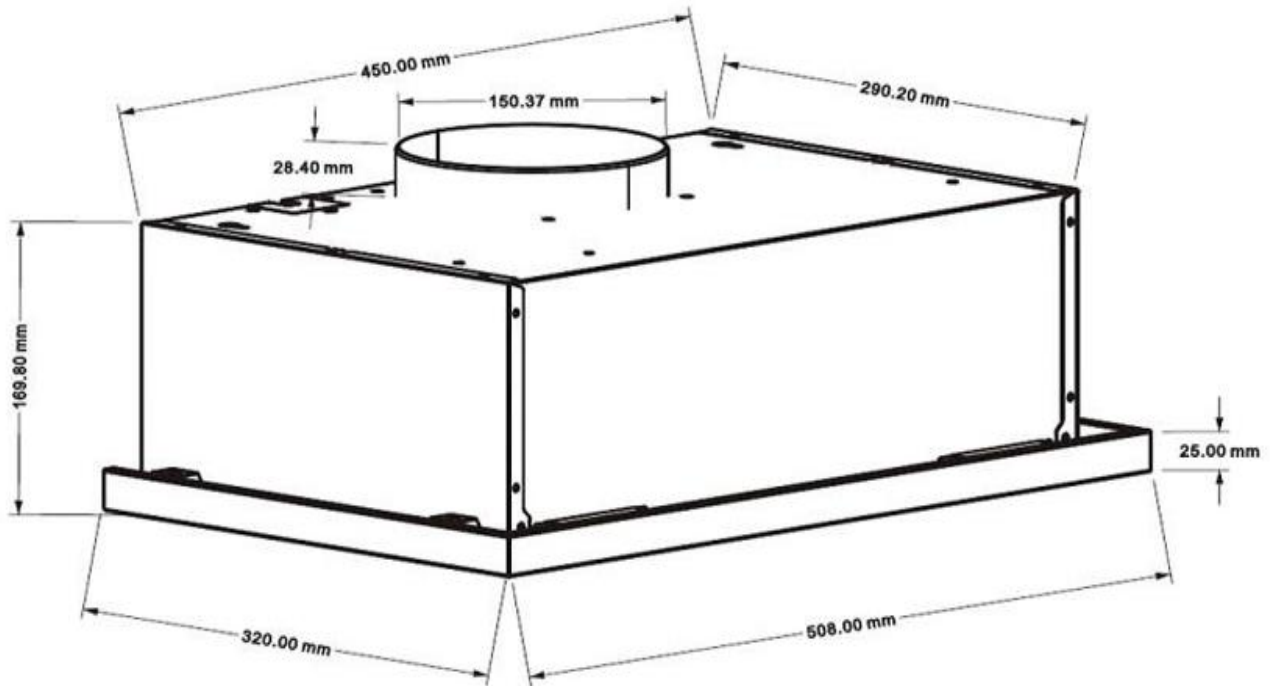

VENTURA

MODEL: 3005A

Specifications

3005A – 510: (HxWxD) 170x510x320 mm
2 light Bulb
3 speed setting

Blomberg

GRUNDIG

Midea

simfer