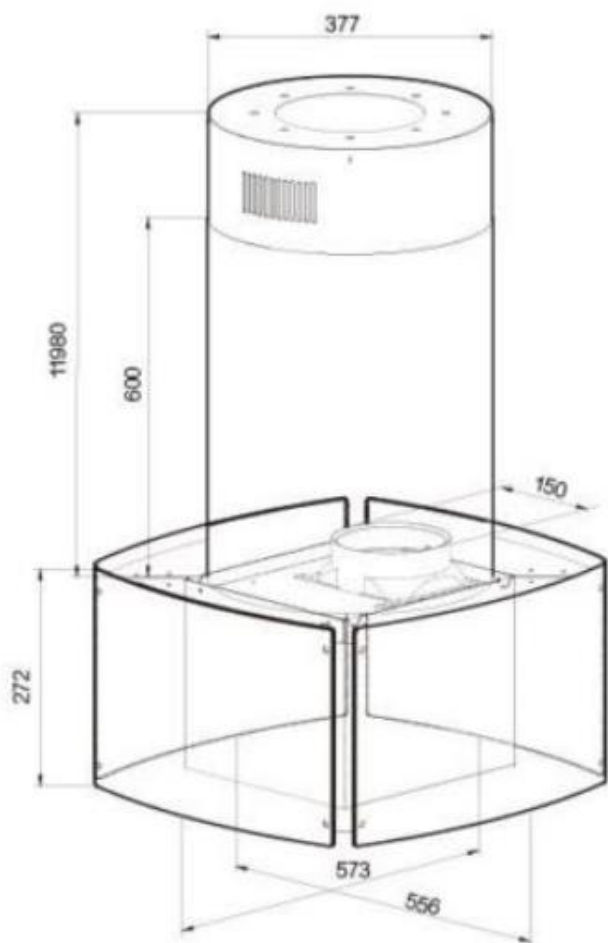

# VENTURA

MODEL:7007B

## Specifications

- Dimensions: 60mm
- Material: Stainless Steel and Tempered Glass
- Airflow: 750m/h
- Power: 195W
- Light: 5W LED + 1.5W LED
- Filter Type: Aluminum Filter
- Control: Electronic Button
- Chimney Height: 600mm