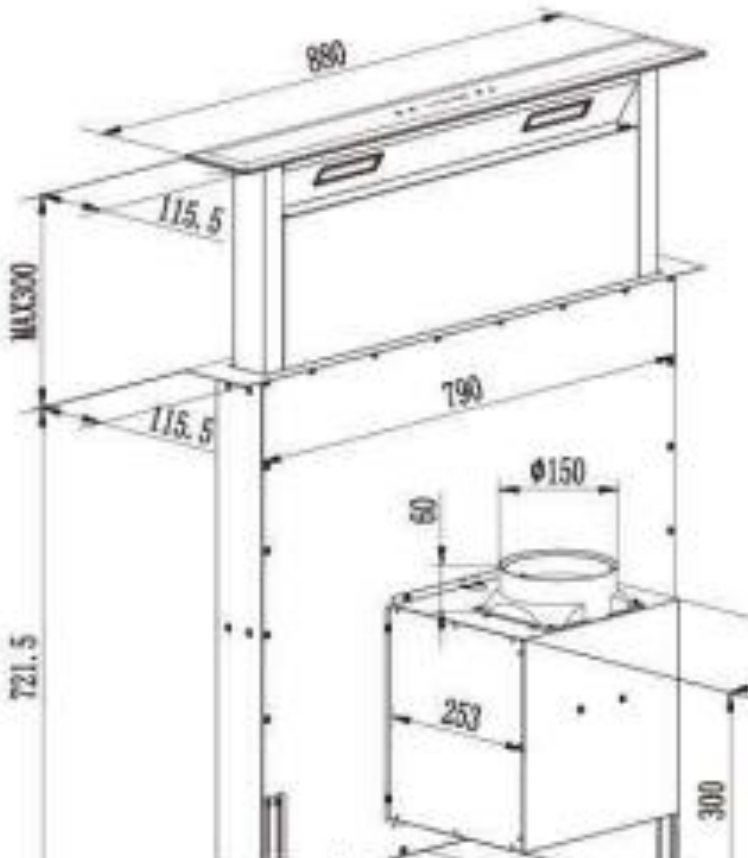

VENTURA

MODEL: 8007 (built in cooker hood)

Specifications

Measurements	= 900mm
Materials	= ss430+tempered glass
Air flow	= 550m/h
Power	= 1*100w
Light	= 2*1.5w led
Filter	= 2pcs aluminumfilter
Switch	= touch control