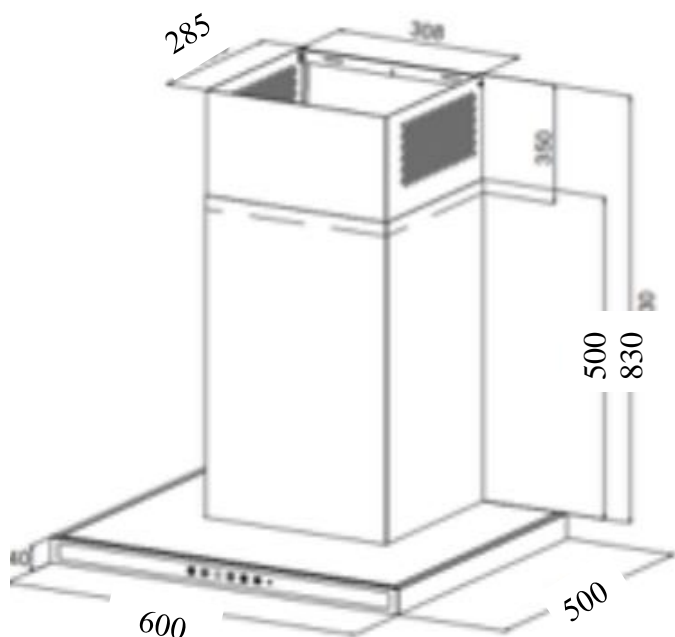

VENTURA

MODEL: SMF8635

Higher Suction Inox Body Push Button Control (3 Speed) Double Chimney
Washable Aluminum Cassette Filter 2x28W Candle Type Halogen Lights

simfer[®]

Blomberg[®]

GRUNDIG

Midea

simfer[®]