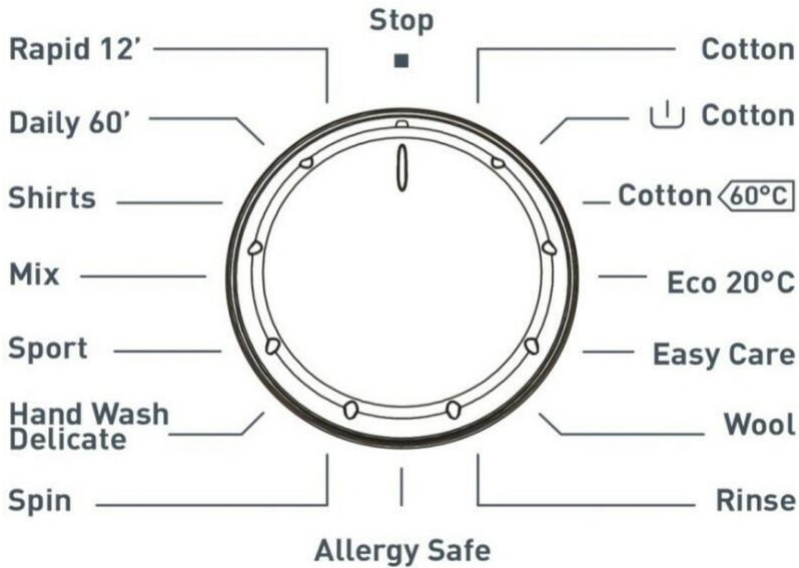

#### Additional information

Style  
Free Standing

Max Load  
10Kg

Spin Speed (rpm)  
1200

Dimensions (HxWxD)  
85x60x62cm

2 YEARS WARRANTY P&L

**Blomberg**

**GRUNDIG**