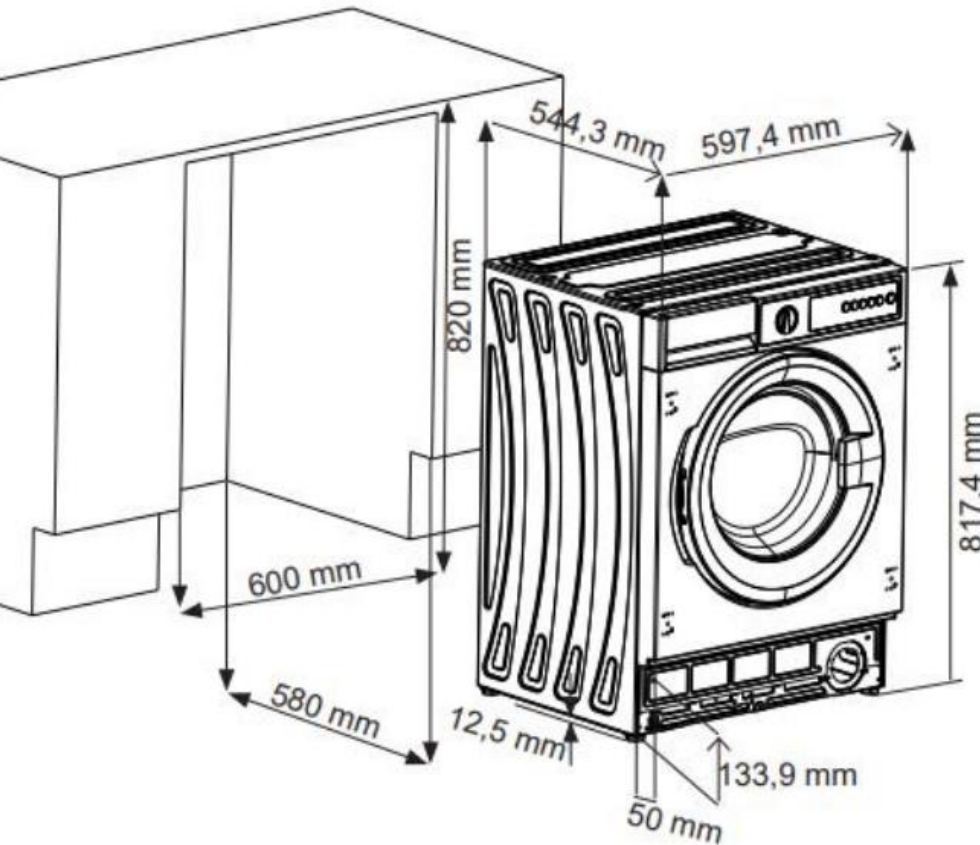

# VENTURA

MODEL: BIN7512500T2

Additional information

Style  
BUILT IN

Max Load  
7Kg washing 5kg drying

Spin Speed (rpm)  
1200

15 programs

Variable temperature & spin

817.4 x 597.4 x 544.3  
H x W x D

2 YEARS WARRANTY P&L

**Blomberg**

**GRUNDIG**

**Midea**

**simfer**

**AVG**

+356 2167 7798