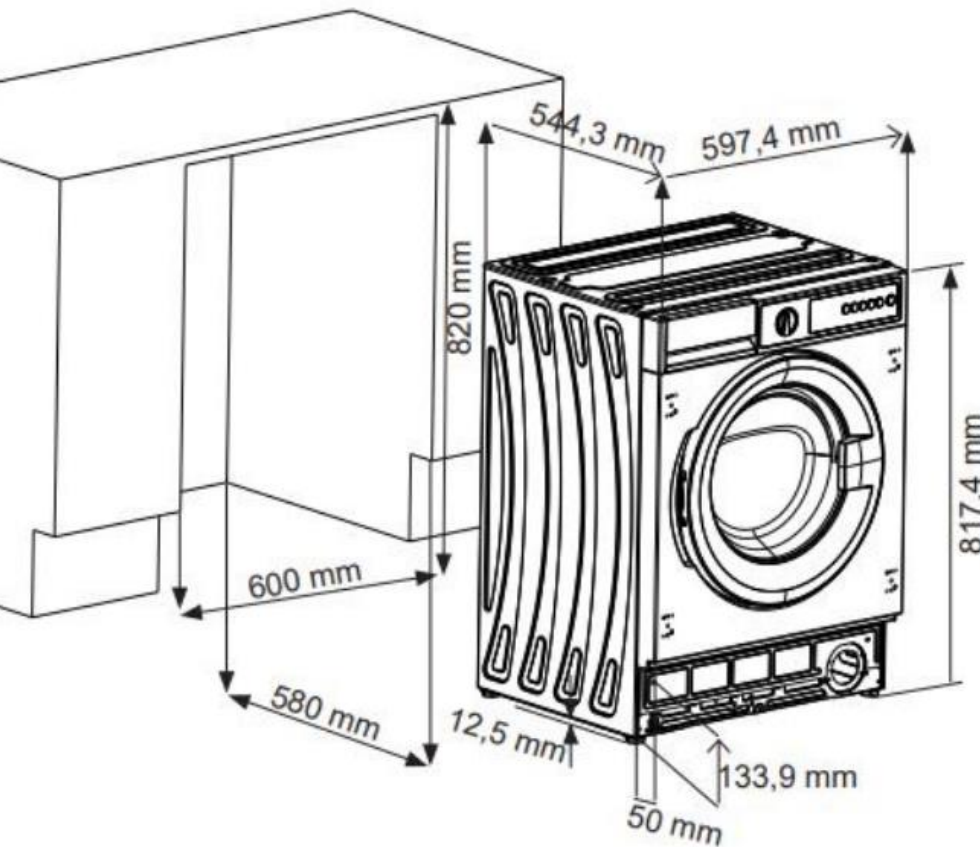

VENTURA

MODEL: BIN81200T1

Additional information

Style
BUILT IN

Max Load
8Kg

Spin Speed (rpm)
1200

15 programs

Variable temperature & spin

817.4 x 597.4 x 544.3
H x W x D

2 YEARS WARRANTY P&L

Blomberg

GRUNDIG

Midea

simfer

AVG

+356 2167 7798