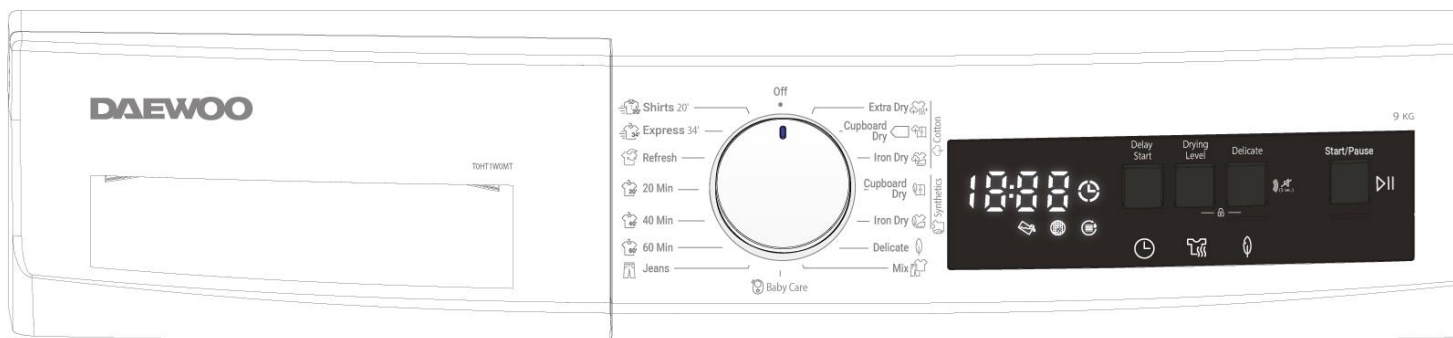

VENTURA

MODEL: T9CT1WOMT

Brand DAEWOO
Height Min: 845 mm / Max: 855 mm*
Width 596 mm
Depth 609 mm
Capacity (max.) 9 kg**
Net weight (with plastic door) 34 kg
Voltage 220-240 V
Power 2700 W

2 YEARS WARRANTY P&L