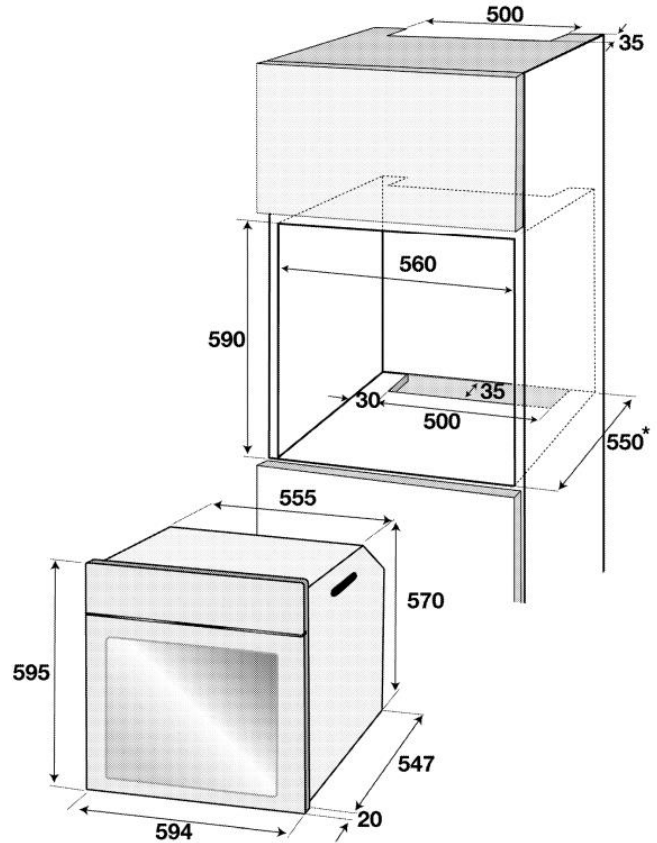

# VENTURA

MODEL: OEN8466B

Blomberg electric oven  
Multi function  
Voltage 220~240 V  
Frequency 50Hz  
Total power 3.1 kw  
71ltr capacity  
Soft closing door  
Removable glass  
Steam cleaner

**Blomberg®**