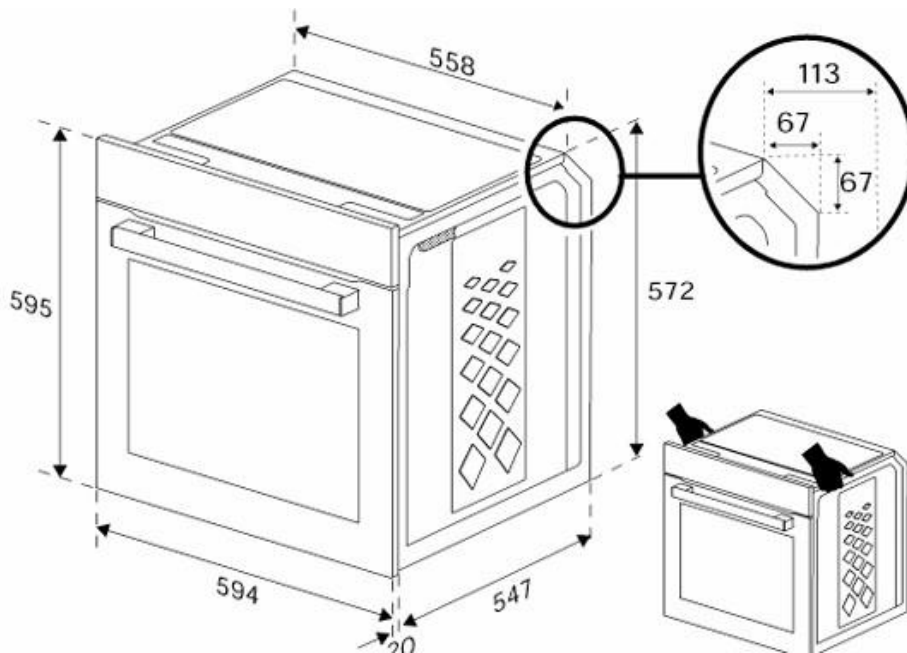

9 function electric built in oven

Led screen

72ltr capacity

A+ energy efficiency

Steam clean function

2 telescopic shelving

Total power output 2600w

Voltage 220~240V Frequency 50Hz

59.5*59.4*56.7 H*W*D