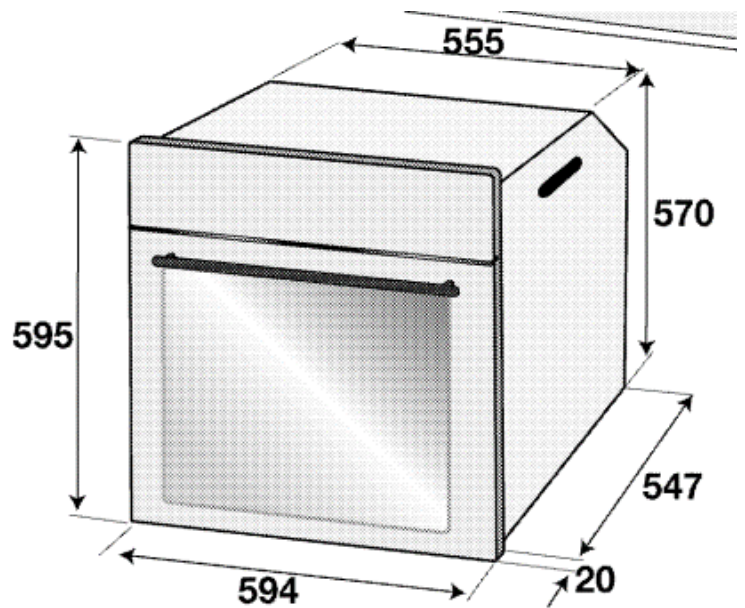

# VENTURA

MODEL: ROEN8201B

**Blomberg**

Blomberg built in electric oven  
Capacity 72ltr  
Voltage 220-240V Frequency 50 Hz  
Power output 2.3 kW  
10A fuse  
Height: 59.5 Width: 59.4 Depth: 56.7

2 YEARS WARRANTY P&L