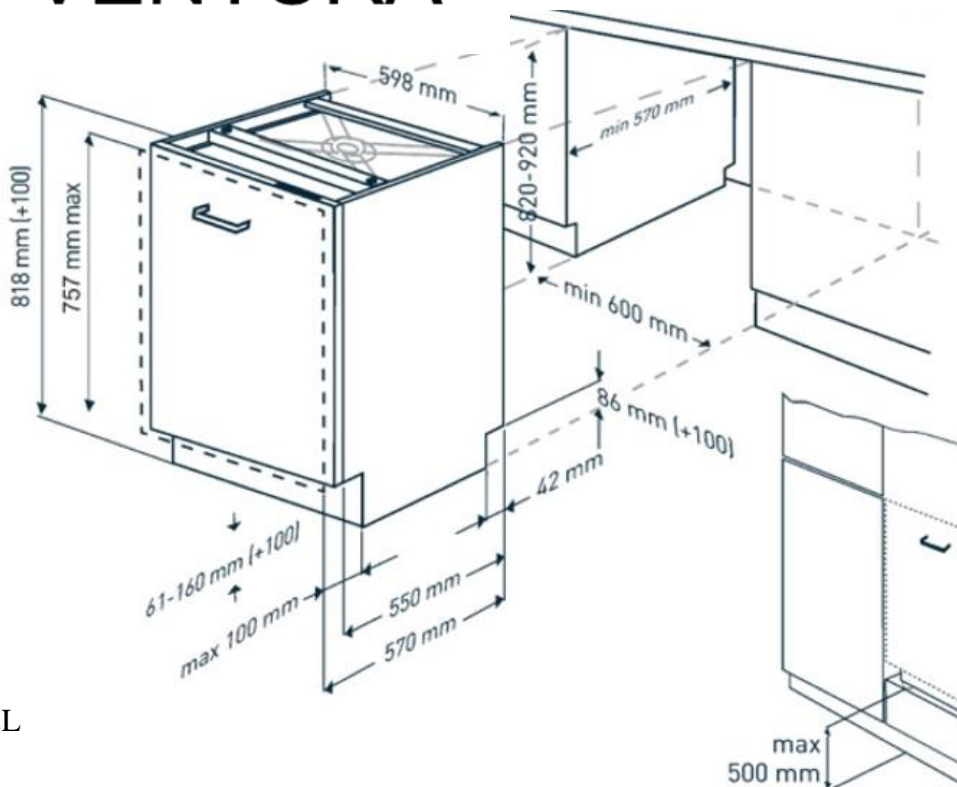

# VENTURA

MODEL: GNVP2450

3 YEARS WARRANTY P&L

Built in dishwasher with sliding doors

E class new energy label

13 plating

11.4L water consumption

94kWh per 100 washes