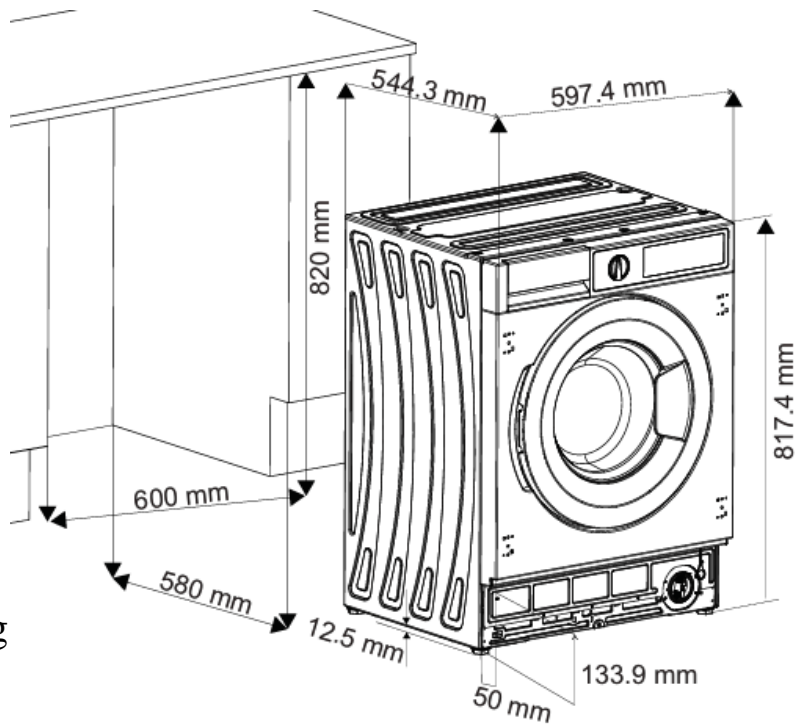

# VENTURA

MODEL: WM-IA7494W0D0-MC

Built in washing machine 7kg  
1400rpm  
Operating voltage 220~240v  
Frequency 50Hz  
Total current 10A  
Total power 2100w  
817.4\*597.4\*544.3  
(H\*W\*D)

2 YEARS WARRANTY P&L